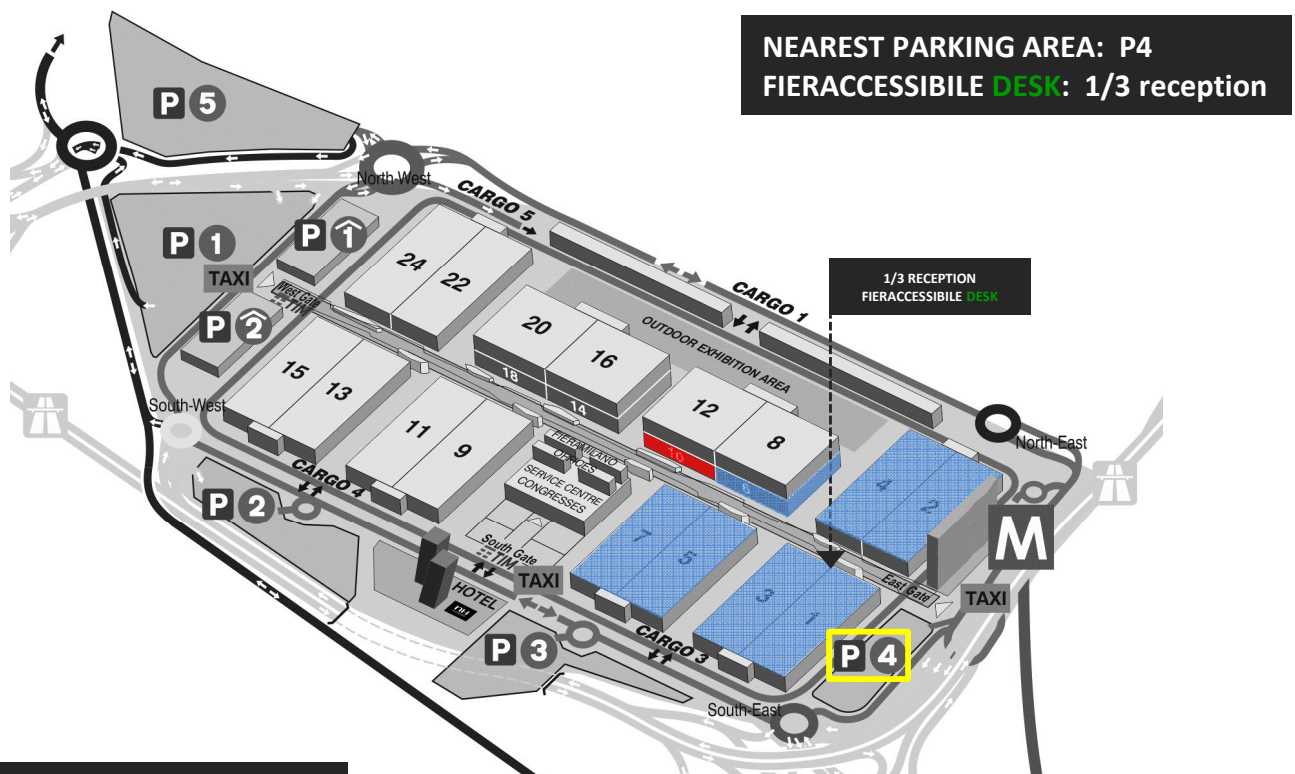

For further information, please contact fieraccessibile@fieramilano.it.

LEGEND

- mipel THE BAGSHOW
- theMICAM
- FIERACCESSIBILE DESK
- NEAREST PARKING AREA

REMEMBER

- Park ticket
- ID card
- Disabled parking permit